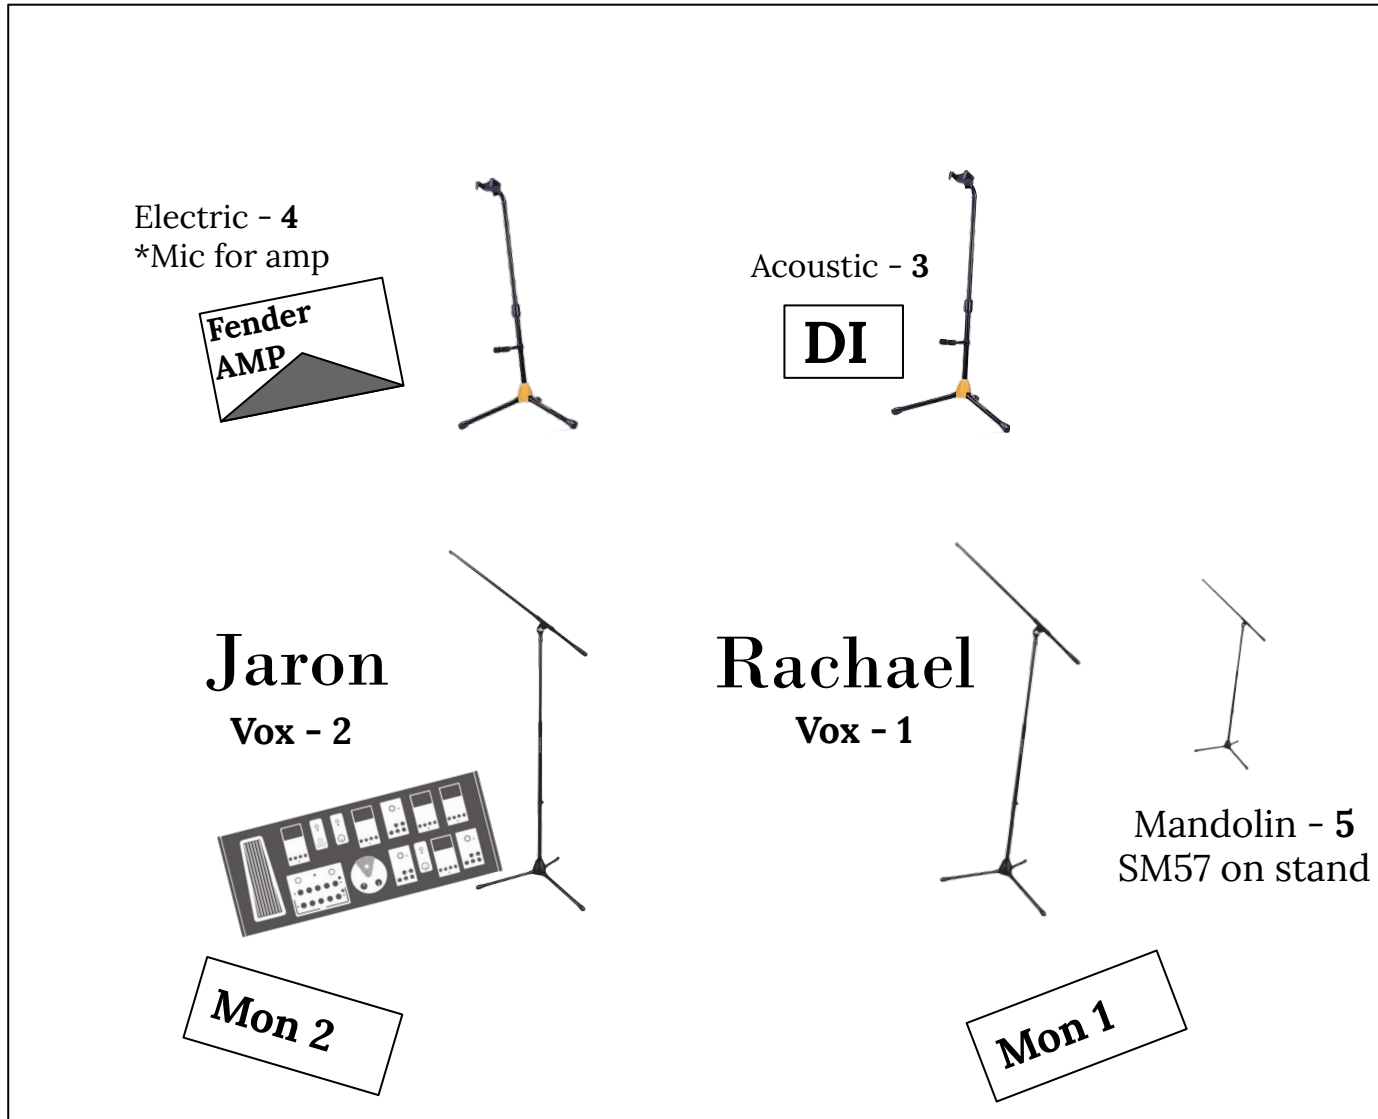

# Duo Stage Plot

Rachael Vox - 1

Jaron Vox - 2

Acoustic Gtr - 3

Electric Gtr - 4

SM57 on stand for  
Mandolin - 5